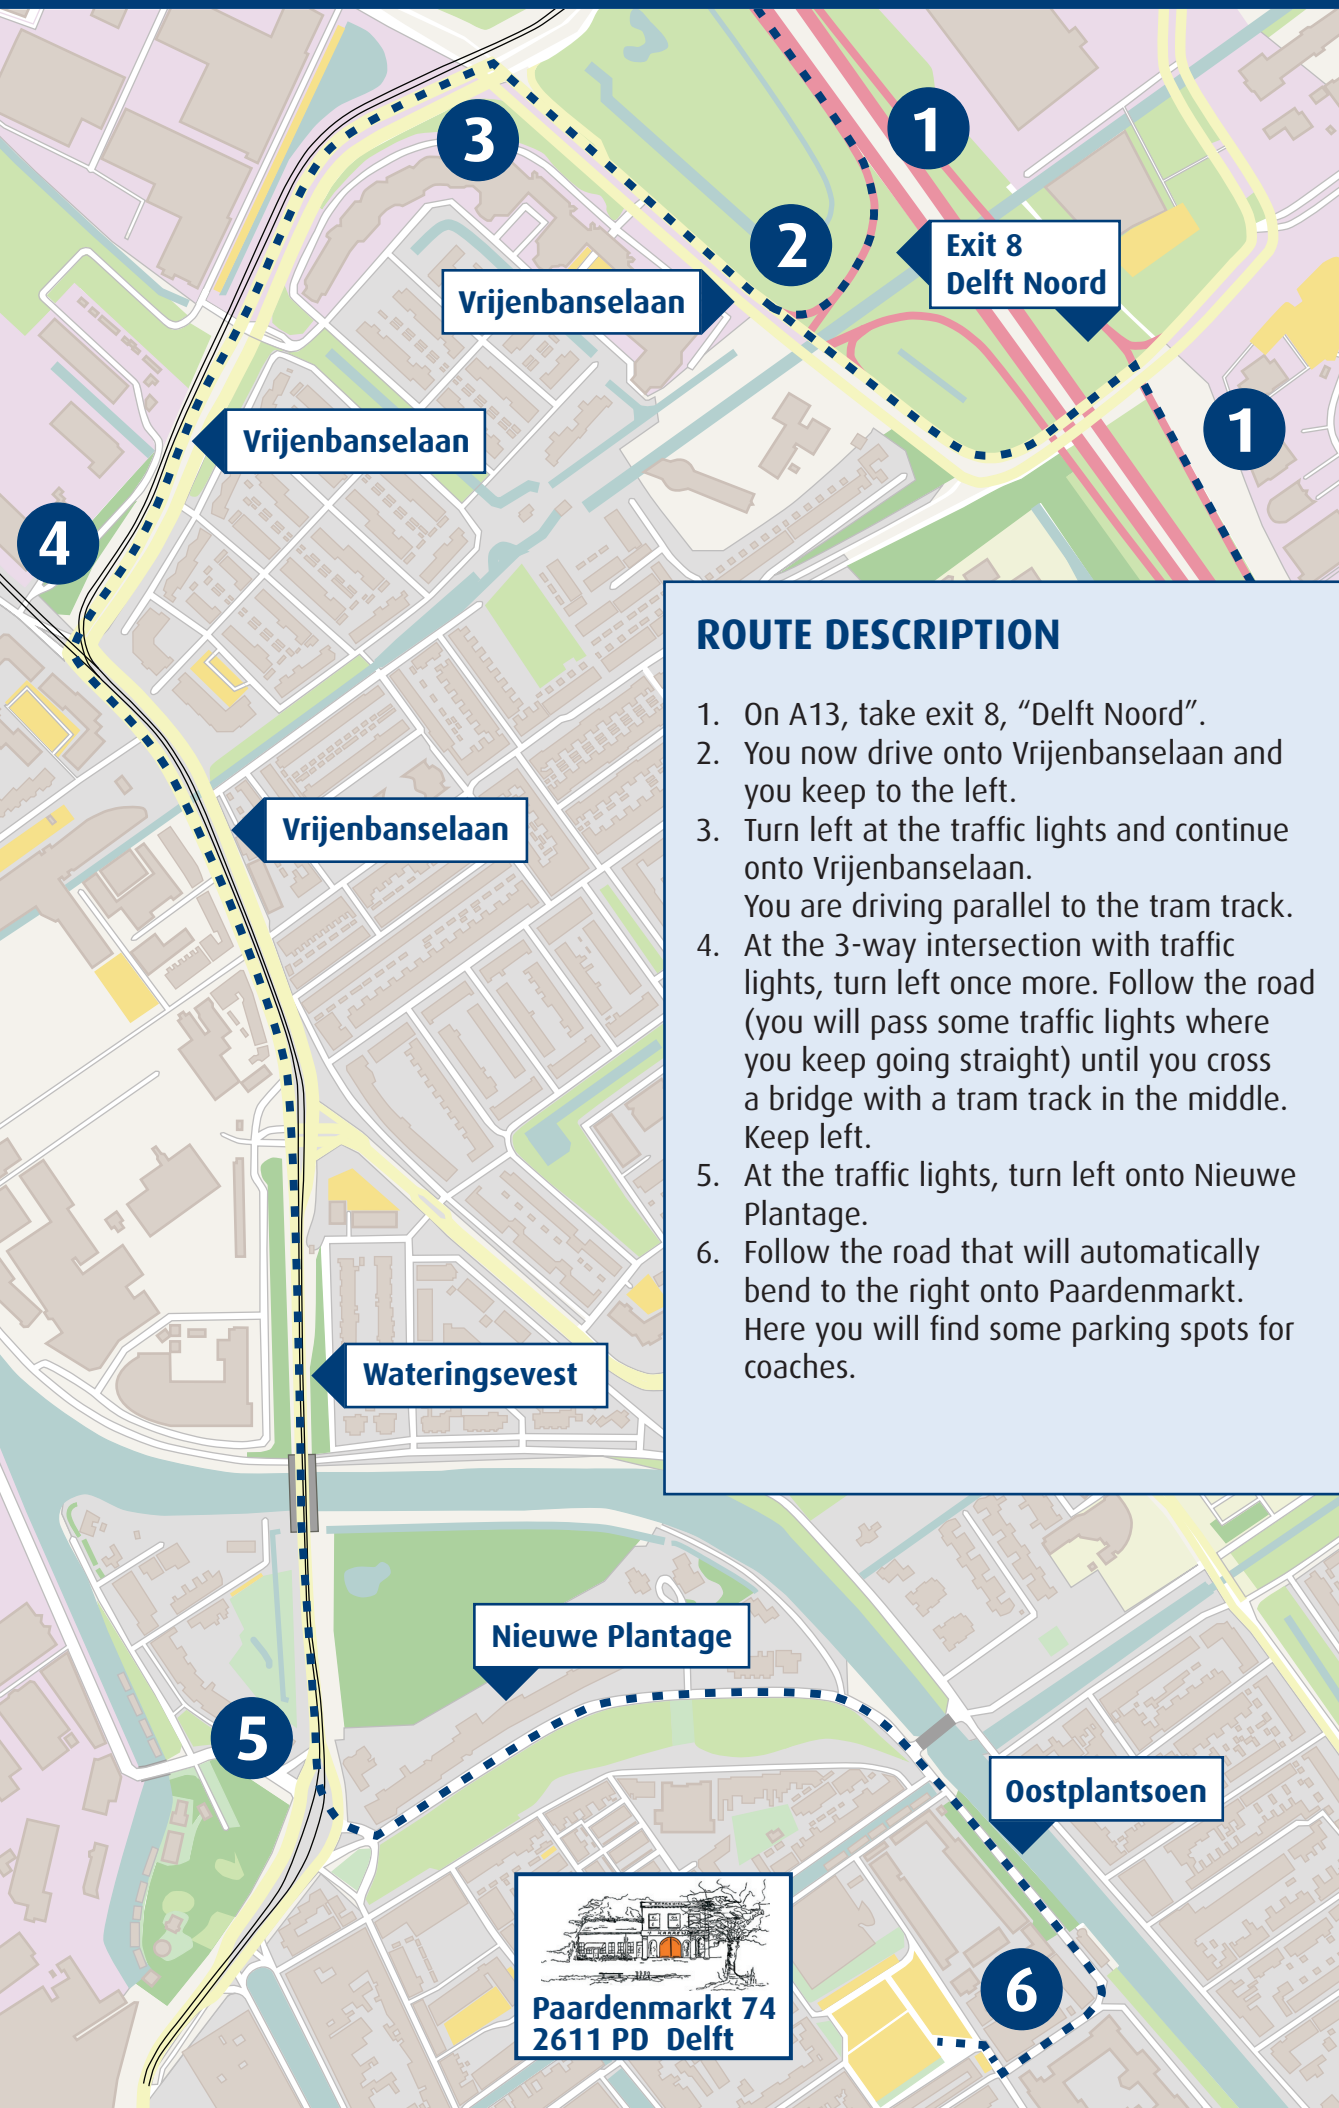

## ROUTE DESCRIPTION

1. On A13, take exit 8, "Delft Noord".
2. You now drive onto Vrijenbanselaan and you keep to the left.
3. Turn left at the traffic lights and continue onto Vrijenbanselaan. You are driving parallel to the tram track.
4. At the 3-way intersection with traffic lights, turn left once more. Follow the road (you will pass some traffic lights where you keep going straight) until you cross a bridge with a tram track in the middle. Keep left.
5. At the traffic lights, turn left onto Nieuwe Plantage.
6. Follow the road that will automatically bend to the right onto Paardenmarkt. Here you will find some parking spots for coaches.